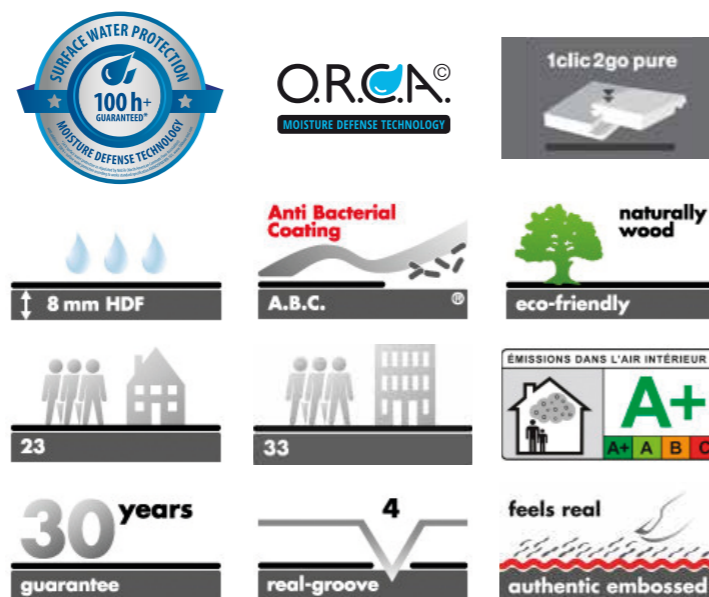

Relax. Maestro, thanks to its technology of defence against humidity, is a sure bet against everyday accidents. You don't have to worry about your floor anymore, thanks to the total protection against water splashes. Technology that doesn't fear humidity, guaranteed up to 100h.

Per alto traffico residenziale
For heavy usage in domestic areas

Classe 33 - AC5

Class 33 - AC5:

Uso commerciale intenso
For heavy usage in commercial areas

Michelangelo Arctic

Eco Friendly | Aquastop 8 mm | A.B.C. Anti-Bacterial Coating

VOC A+

La qualità più elevata per questo laminato. Questo dato valuta la qualità delle emissioni volatili in una scala da A+ (il massimo) a C.
Highest quality for this laminate. This values the level of emission of volatile substances on a scale from A+ (the best) to C.