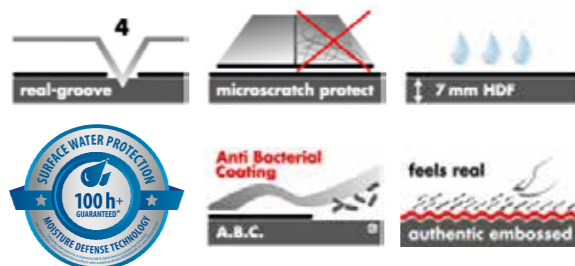

Quale laminato scegliere? How to choose? Quel stratifié choisir?

	Raffaello	Donatello	Leonardo	Maestro
Classe Class Class	31	32	32	33
Classe AC AC rating Classe AC	AC3	AC4	AC4	AC5
Garanzia Guarantee Garantie	15	20	20	30
A.B.C. Antibatterica Anti bacterial coating A.B.C. Revêtement antibactérien - A.B.C.	Anti Bacterial Coating A.B.C.	Anti Bacterial Coating A.B.C.	Anti Bacterial Coating A.B.C.	Anti Bacterial Coating A.B.C.
Incastro Joint Joints	twin clic	twin clic	1clic 2go pure	1clic 2go pure
Bisellatura Groove Biseau	Spigolo vivo Square Edge	Spigolo vivo Square Edge	4V	4V
Anti graffio Microscratch protect Anti-rayures				microscratch protect
Spazzolatura a registro Authentic embossed Brossé en relief			feels real authentic embossed	feels real authentic embossed
Resistenza all'acqua Water resistance				100h+ WATER RESISTANCE